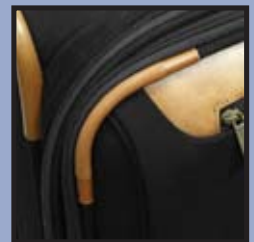

7428 28"
EXPANDABLE UPRIGHT SUITER

28" X 19" X 10.5" (+2.5") 13 lbs.
Retail: $340.00 **Price: $102.00**

7425 25"
EXPANDABLE UPRIGHT SUITER

25" X 17" X 9.5" (+2.5") 11 lbs.
Retail: $300.00 **Price: $90.00**

7421 21"
EXPANDABLE UPRIGHT SUITER

21" X 14" X 8.5" (+2.5") 10 lbs.
"3-1-1" removable toiletry bag
Retail: $260.00 **Price: $78.00**

- Durable and lightweight cotton canvas with genuine leather trim
- Treated with DuPont™ Teflon® fabric protector for water repellency, stain and scratch resistance
- Aluminum locking push button handle system
- In-line skate ball bearing wheels with high impact housing
- Full London Fog Signature print lining
- Interior has a suiter clip, removable hanging organizer and laundry bag
- Lightweight sidebound construction
- Uprights expand for 30% more packing capacity
- Oversize #10 zipper on main packing compartment
- PVC vinyl kickplate between wheels for extra protection
- Heavy duty protective corner coils keep luggage looking new
- EVA foam padded front and sides

7445 45" HANGING GARMENT BAG

45" X 23" X 3" 6 lbs.
Retail: $200.00 **Price: $60.00**

- Book opening design
- Locking hanger clip secures your hangers at the top of the bag
- Multiple interior pockets help provide exceptional organization
- Adjustable and removable, padded shoulder strap
- Custom London Fog hardware

7423 20" WHEELED CLUB BAG

20" X 12" X 10.5" 6 lbs.
Retail: $220.00 **Price: $66.00**

- Designed to fit most airline overhead compartments
- Hidden locking aluminum handle system
- In-line skate wheels offer a quiet smooth ride
- Moisture resistant PVC bottom protects club bag
- Fully lined interior protects personal items

7417 16" WHEELED COMPUTER BAG

16" X 14" X 8" 7 lbs.
Retail: $200.00 **Price: $60.00**

- Designed to fit most airline overhead compartments
- Hidden locking aluminum handle system
- Removable padded laptop sleeve
- Three compartments for all your packing needs
- Convenient bottom carry handle for easy lifting